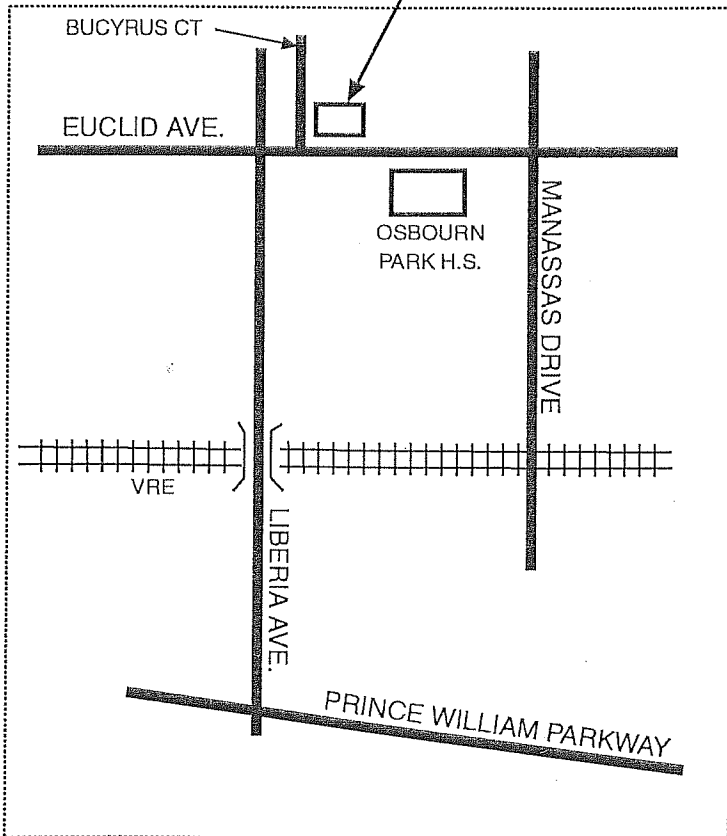

Mastercraft Design, Inc.
9030 Euclid Avenue
Manassas, VA 20110

Directions to 9030 Euclid Avenue

I-66 Heading West from 495

Take Exit 53A onto Route 28-S toward Centreville 5.9 miles
Turn left onto Manassas Drive 0.4 miles
Turn Right onto Euclid Avenue 0.6 miles

I-95 Heading North from Fredericksburg

Take Exit 152B 234 N towards Manassas 14.4 miles
Turn right onto Liberia Avenue / Prince William PKWY / VA-3000 N
Continue to follow Liberia Avenue 3.4 miles
Turn right onto Euclid avenue 0.2 miles

I-66 Heading East from Front Royal

Take exit 44 onto VA Route-234 S / Prince William Pkwy 9.3 miles
Turn left onto Liberia Avenue / Prince William Pkwy / Va-3000 N. Continue to follow Liberia Avenue 3.4
Turn Right onto Euclid Avenue 0.2 miles

- Right or Left onto Bucyrus Court for customer parking
 - Loading dock drive way 40 yards after US mail boxes on Euclid
- Have Truck driver call before arriving so we can stop traffic